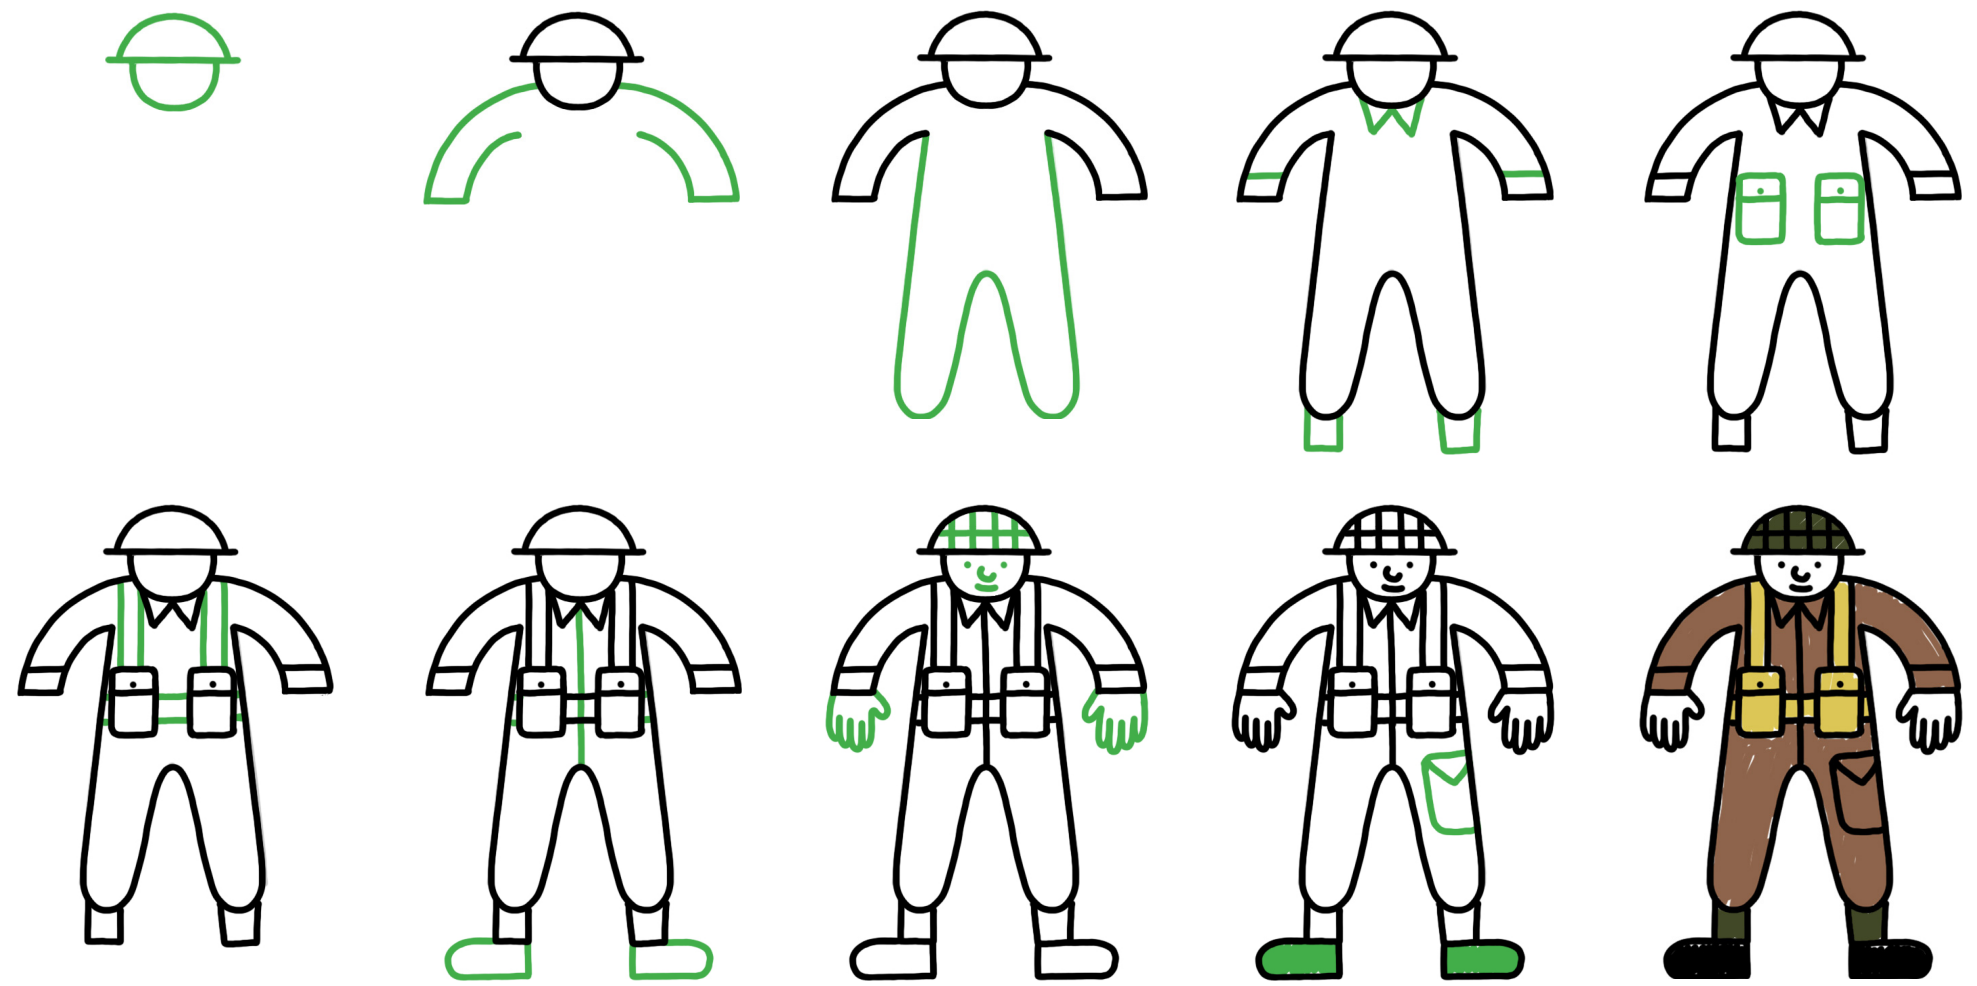

# How To Draw... An ARP Warden!

ARP stands for Air Raid Precaution. ARP Wardens helped to keep people safe during the bombing of London and other cities during the war.

# How To Draw... A Soldier!

Soldiers in the British Army fought all over the world during the Second World War, including Europe, as well as parts of Africa and Asia.

# How To Draw... A 'Tilly'!

NATIONAL  
**ARMY**  
MUSEUM

A 'Tilly' was a type of vehicle used by the British Army during the Second World War. Tilly was short for 'utility' meaning it was practical and useful.